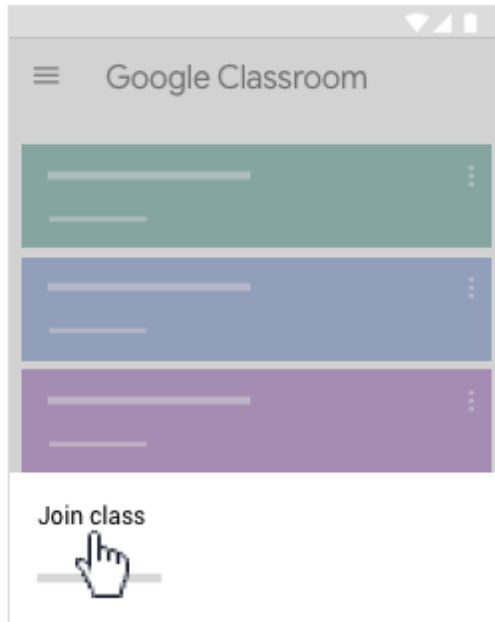

If your teacher has sent you a link to Google Classroom
*** NOTE You must have a passcode on your iPad to set this up!

Join a class using a class code

1. Tap Classroom .
2. In the bottom-right corner, tap Add + > Join class.

3. In the box, enter the class code your teacher gave you and tap Join.
A class code consists of 6 or 7 letters or numbers. For example, *hjhmgrk* or *g5gdp1*.